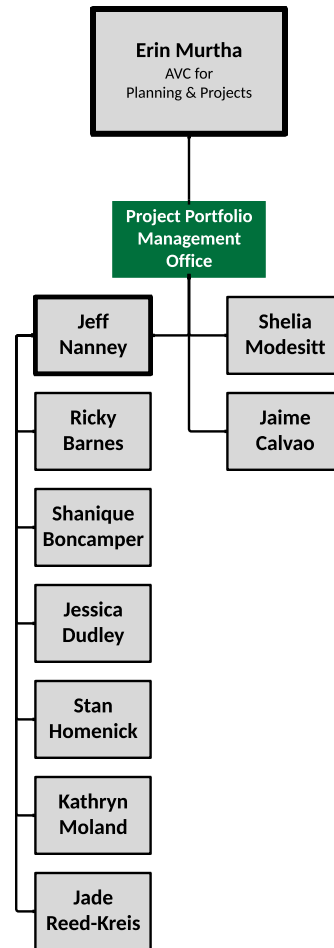

Office of OneIT

OneIT Deputy CIO

OneIT Enterprise Infrastructure

OneIT Enterprise Applications

OneIT Client Engagement

OneIT Planning & Projects

OneIT College Support

Brandon DeLeeuw
Interim Executive Director
of IT for College Support