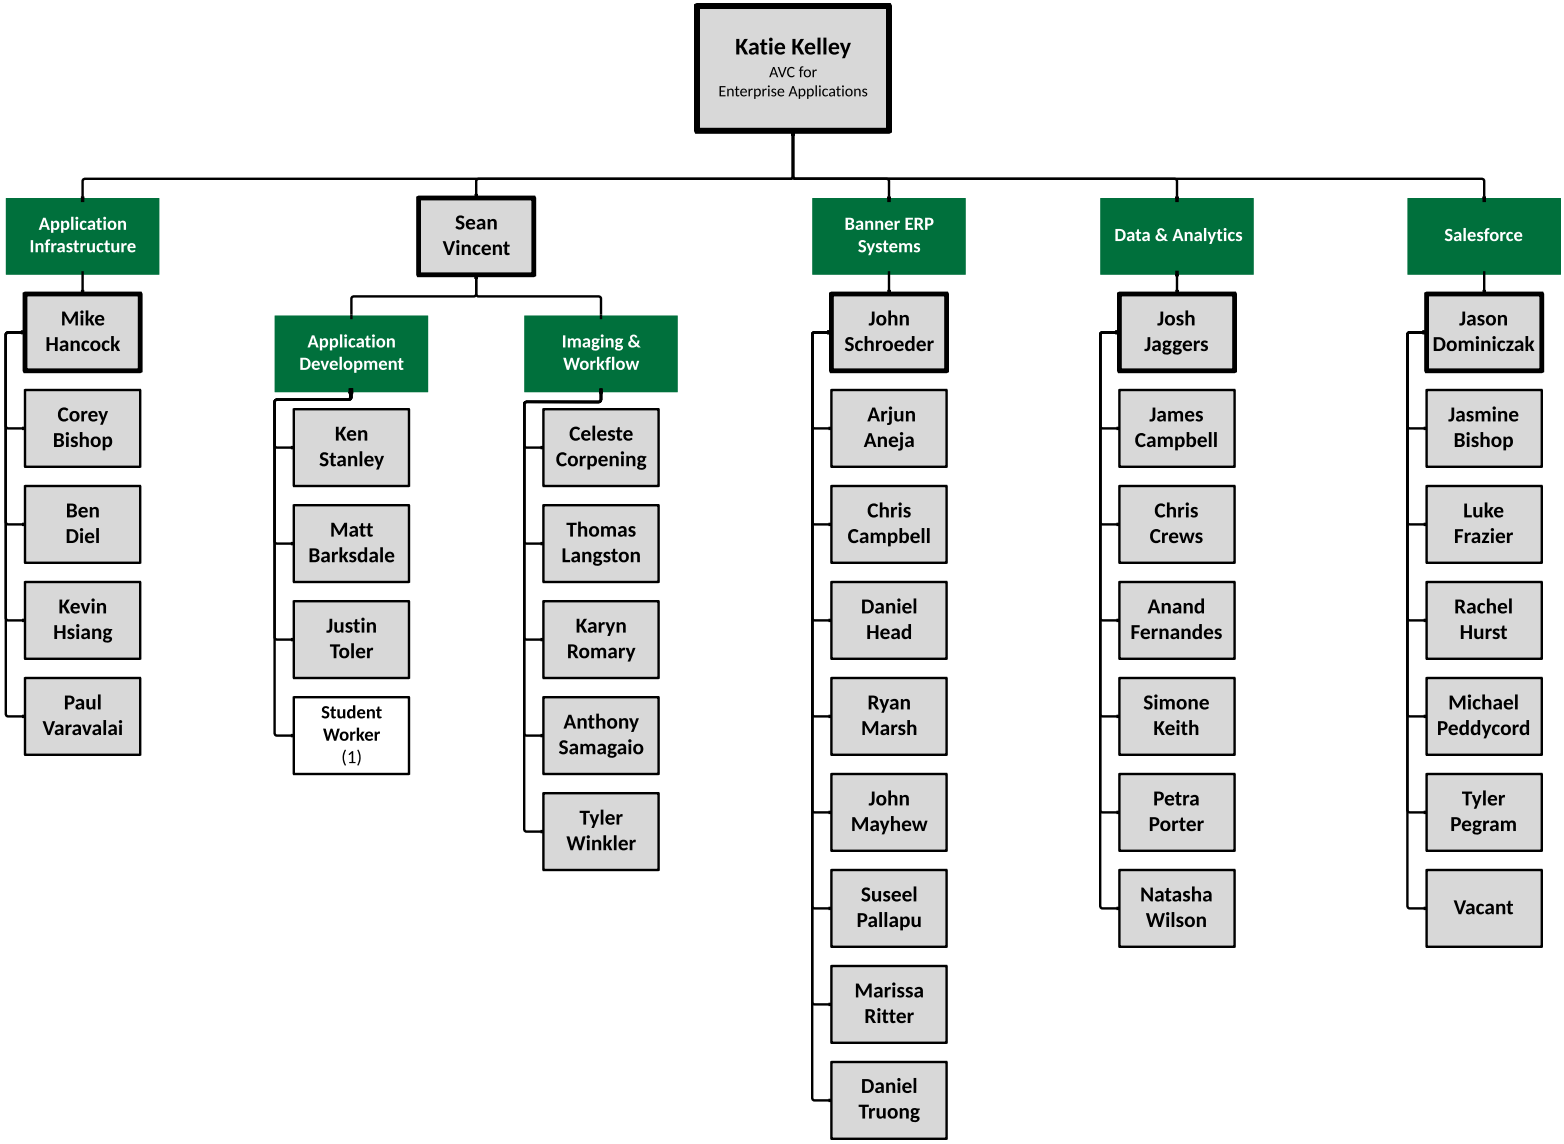

Office of OneIT

OneIT Deputy CIO

OneIT Enterprise Infrastructure

OneIT Enterprise Applications

OneIT Client Engagement

OneIT Planning & Projects

OneIT College Support

Brandon DeLeeuw
Interim Executive Director
of IT for College Support