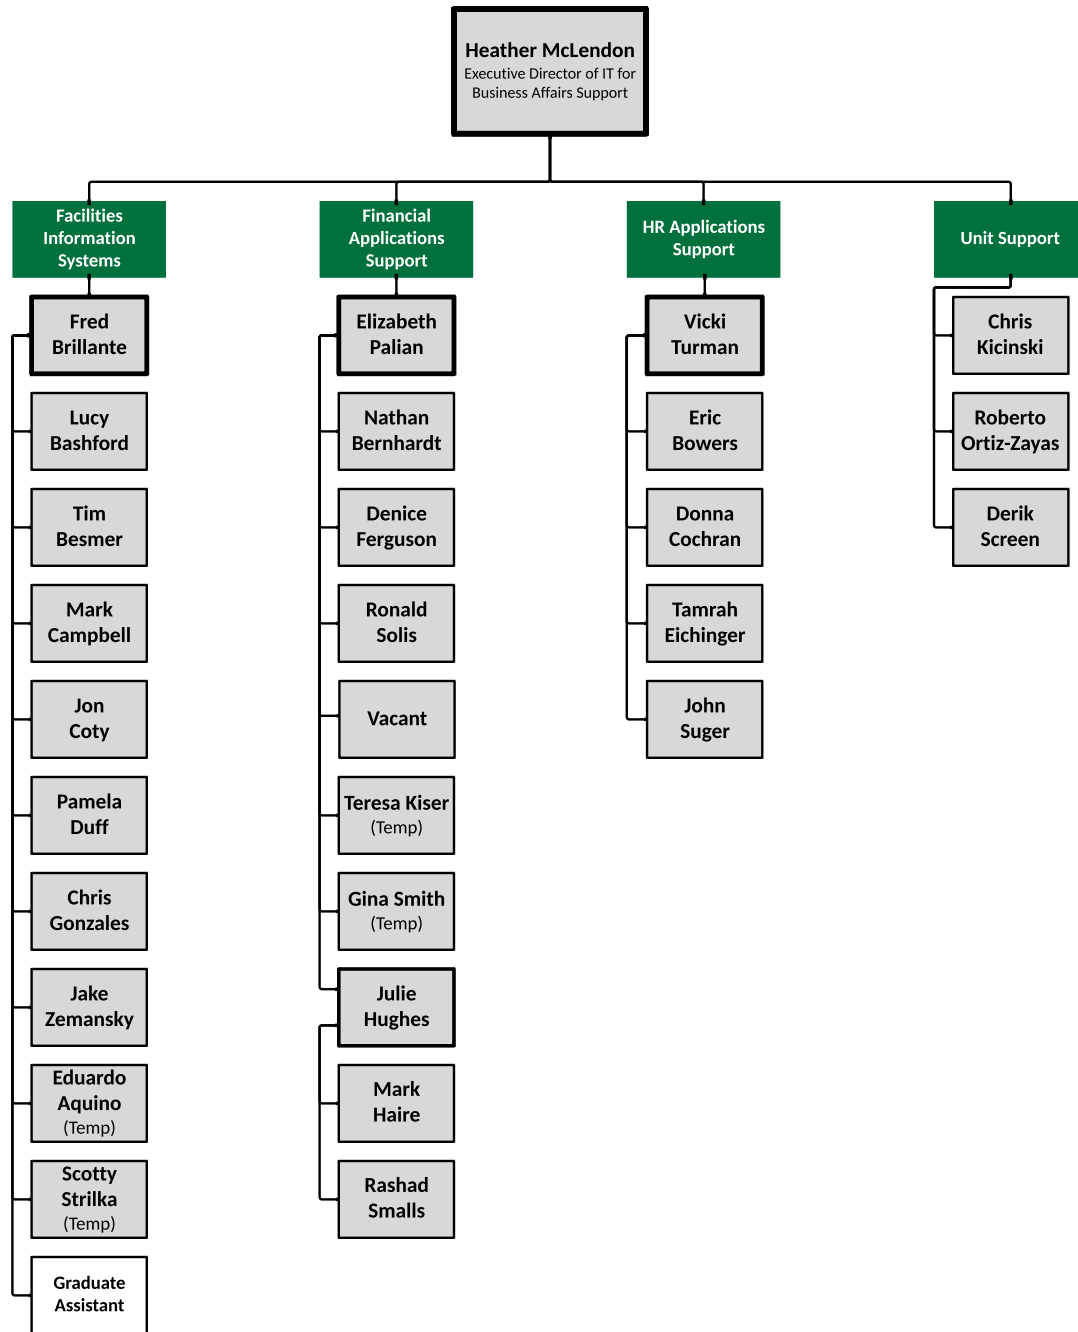

OneIT Business Affairs Support