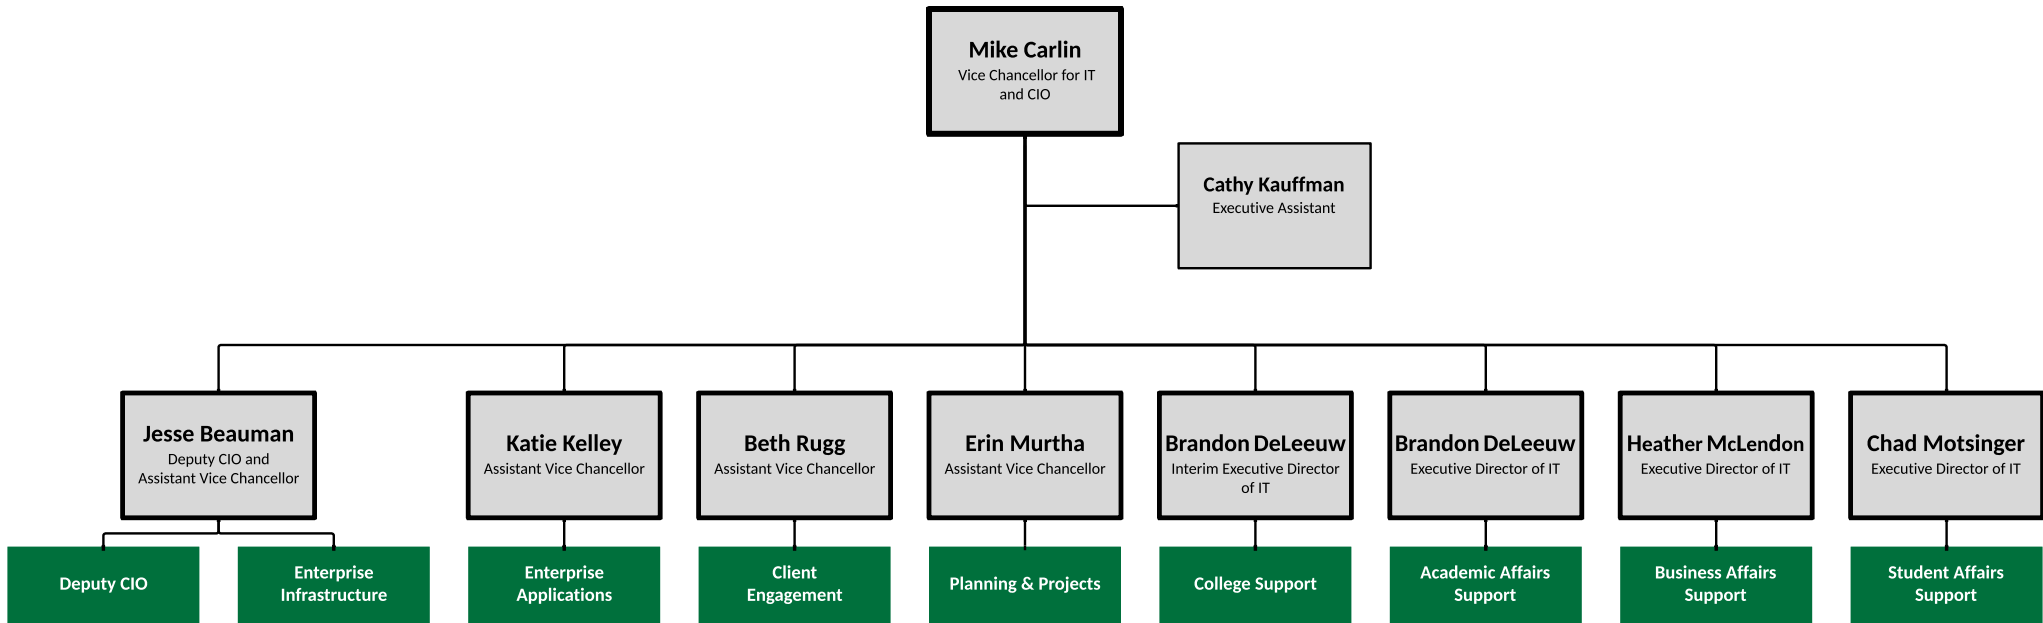

Office of OneIT

OneIT Deputy CIO

OneIT Enterprise Infrastructure

OneIT Enterprise Applications

OneIT Client Engagement

OneIT Planning & Projects

OneIT College Support

Brandon DeLeeuw
Interim Executive Director
of IT for College Support

¹ Future Enterprise Desktop Support
² Future Enterprise Endpoint Solutions
³ Future Enterprise Servers & Storage

OneIT Academic Affairs Support

OneIT Business Affairs Support

OneIT Student Affairs Support