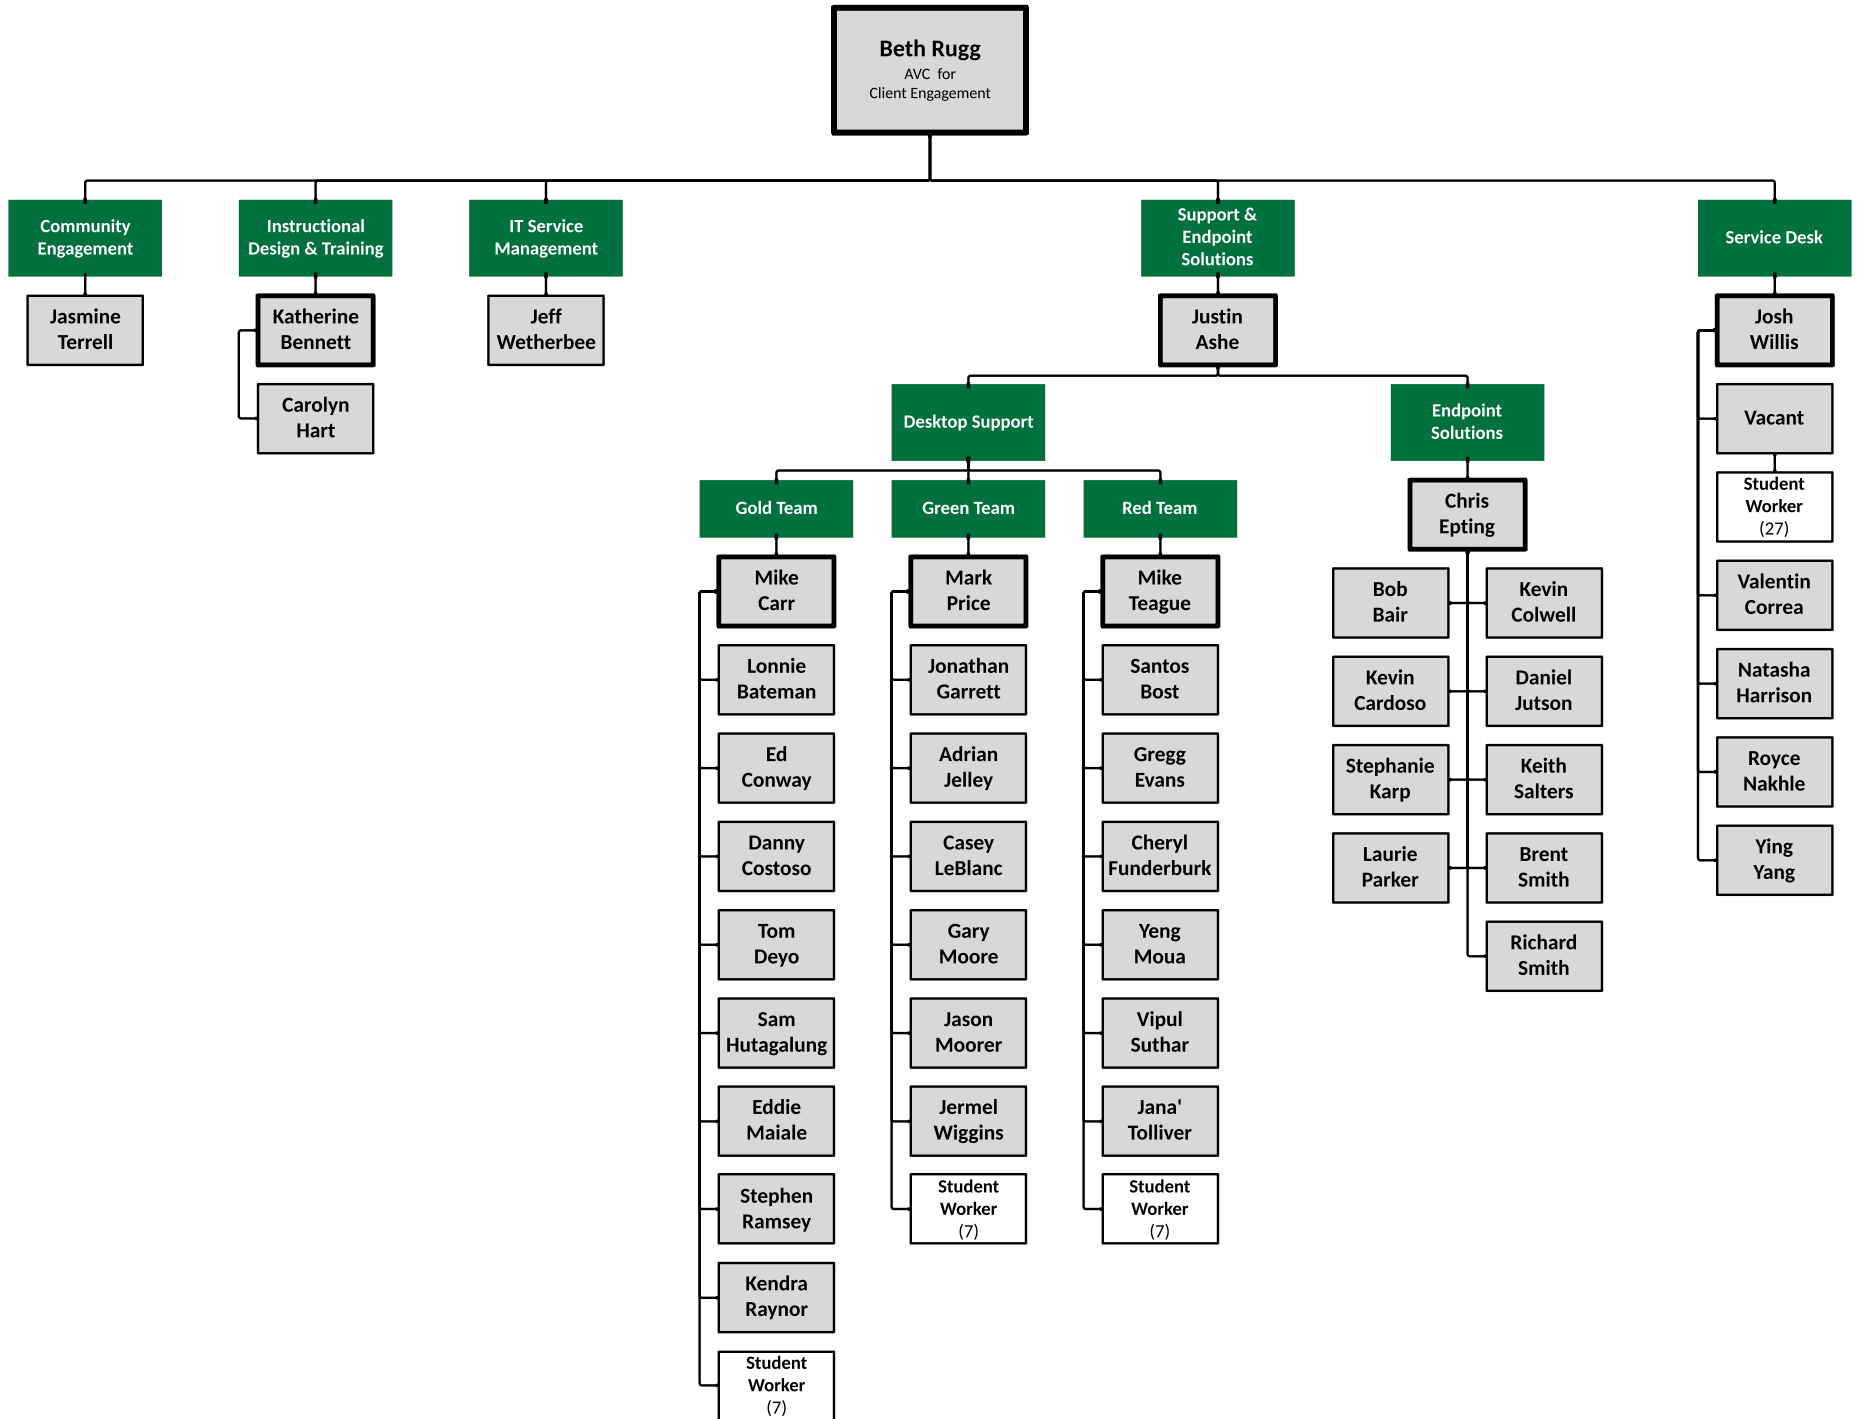

Office of OneIT

OneIT Deputy CIO

OneIT Enterprise Infrastructure

OneIT Enterprise Applications

OneIT Client Engagement

OneIT Planning & Projects

OneIT College Support

Brandon DeLeeuw
Interim Executive Director
of IT for College Support

¹ Future Enterprise Desktop Support
² Future Enterprise Endpoint Solutions
³ Future Enterprise Servers & Storage

OneIT Academic Affairs Support

OneIT Business Affairs Support

OneIT Student Affairs Support