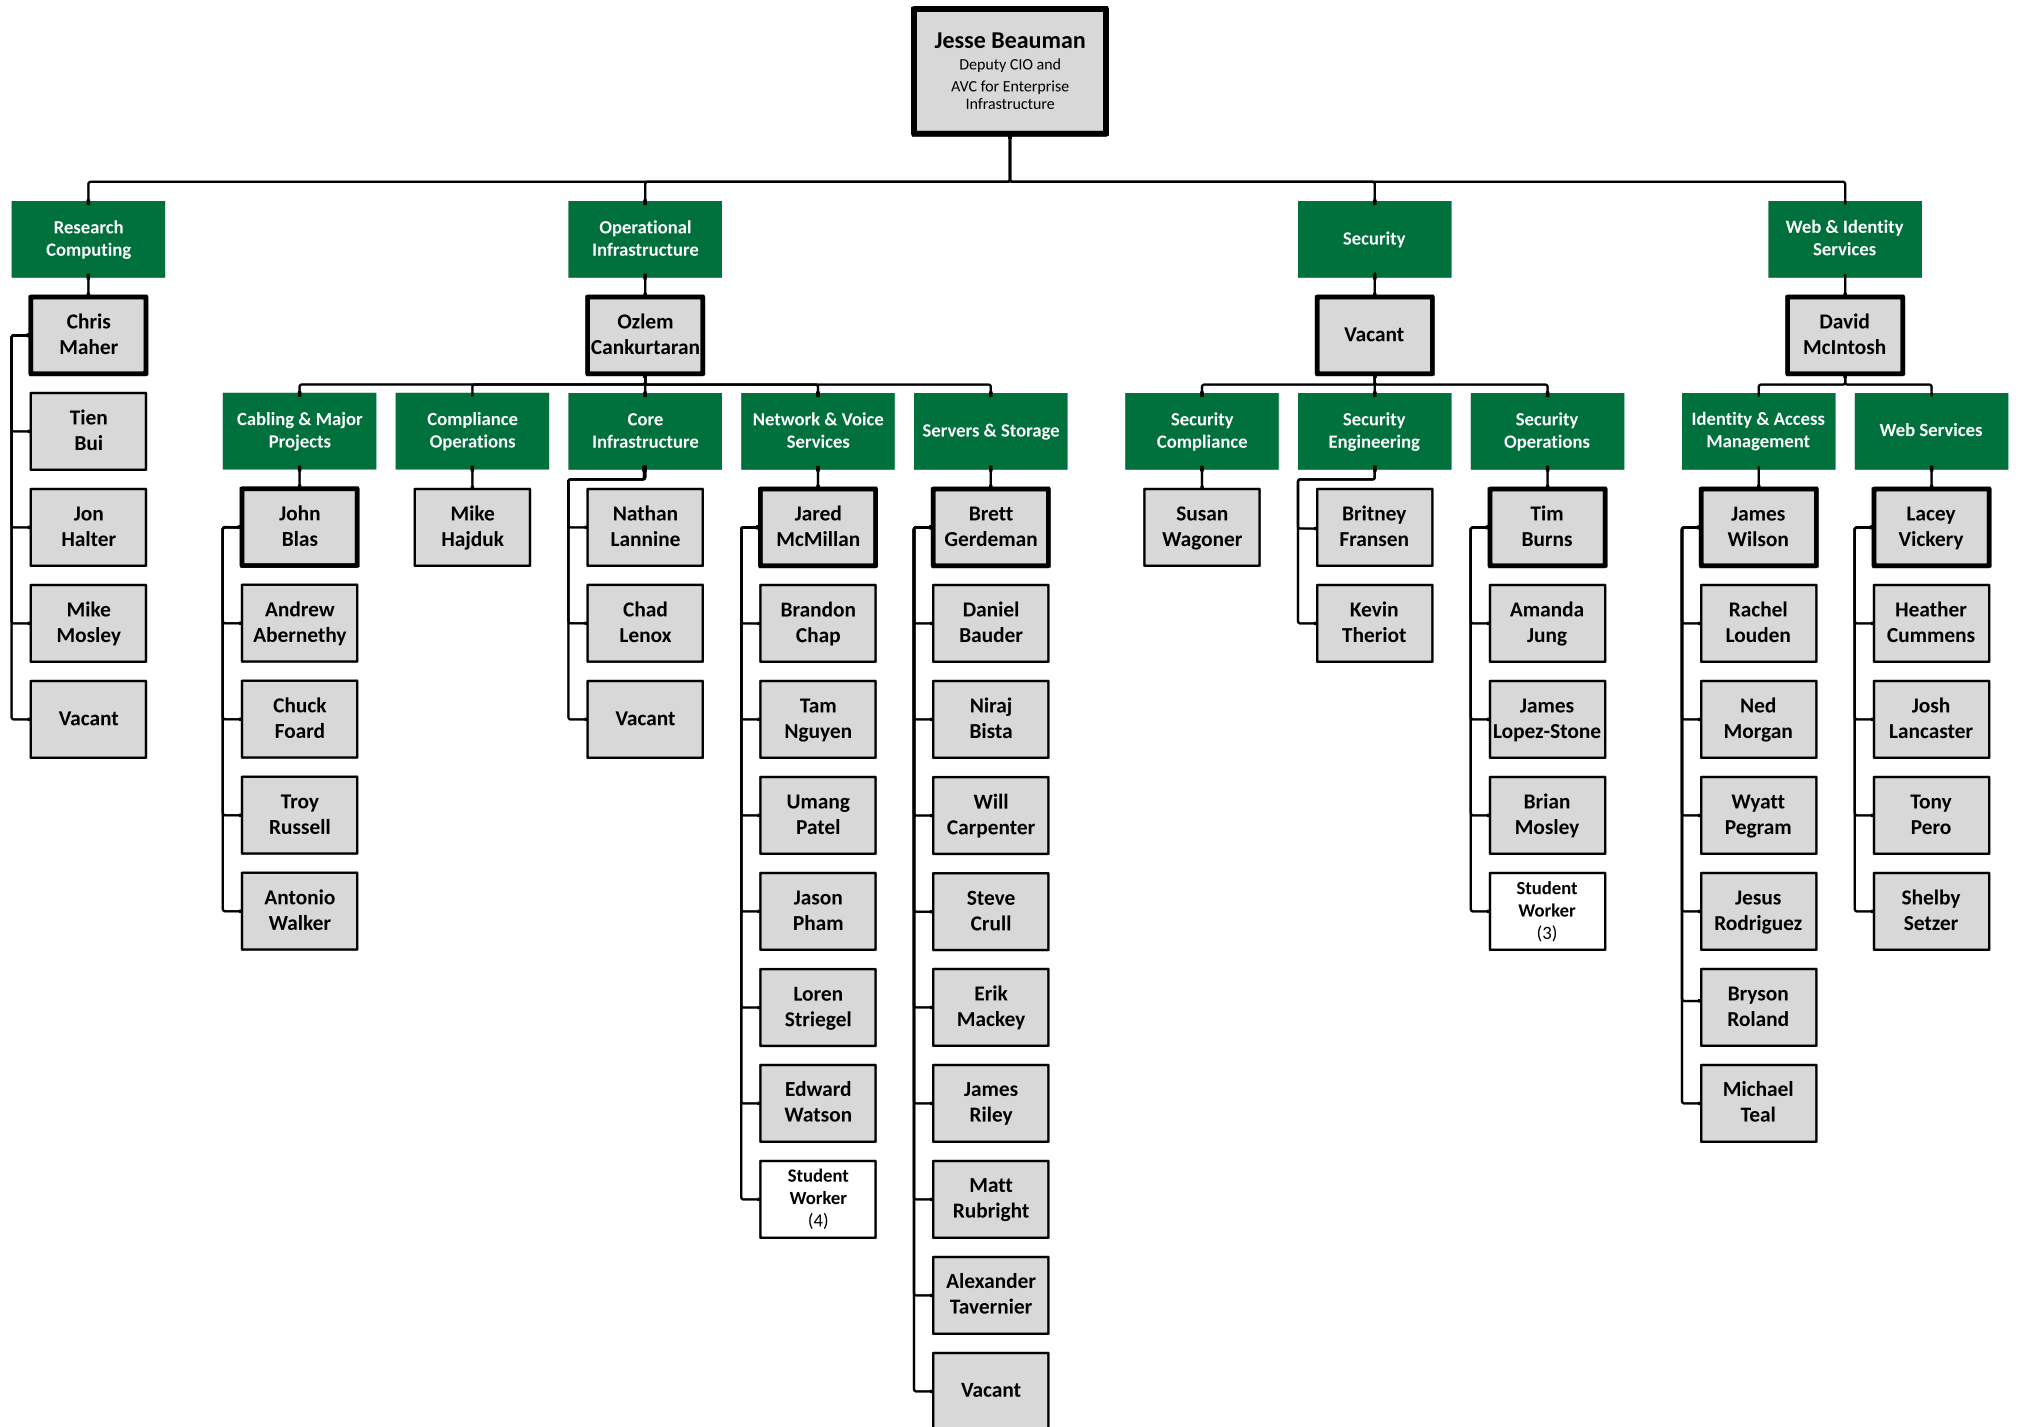

Office of OneIT

OneIT Deputy CIO

OneIT Enterprise Infrastructure

OneIT Enterprise Applications

OneIT Client Engagement

OneIT Planning & Projects

OneIT College Support

Brandon DeLeeuw
Interim Executive Director
of IT for College Support

¹ Future Enterprise Desktop Support
² Future Enterprise Endpoint Solutions
³ Future Enterprise Servers & Storage

OneIT Academic Affairs Support

OneIT Business Affairs Support

OneIT Student Affairs Support