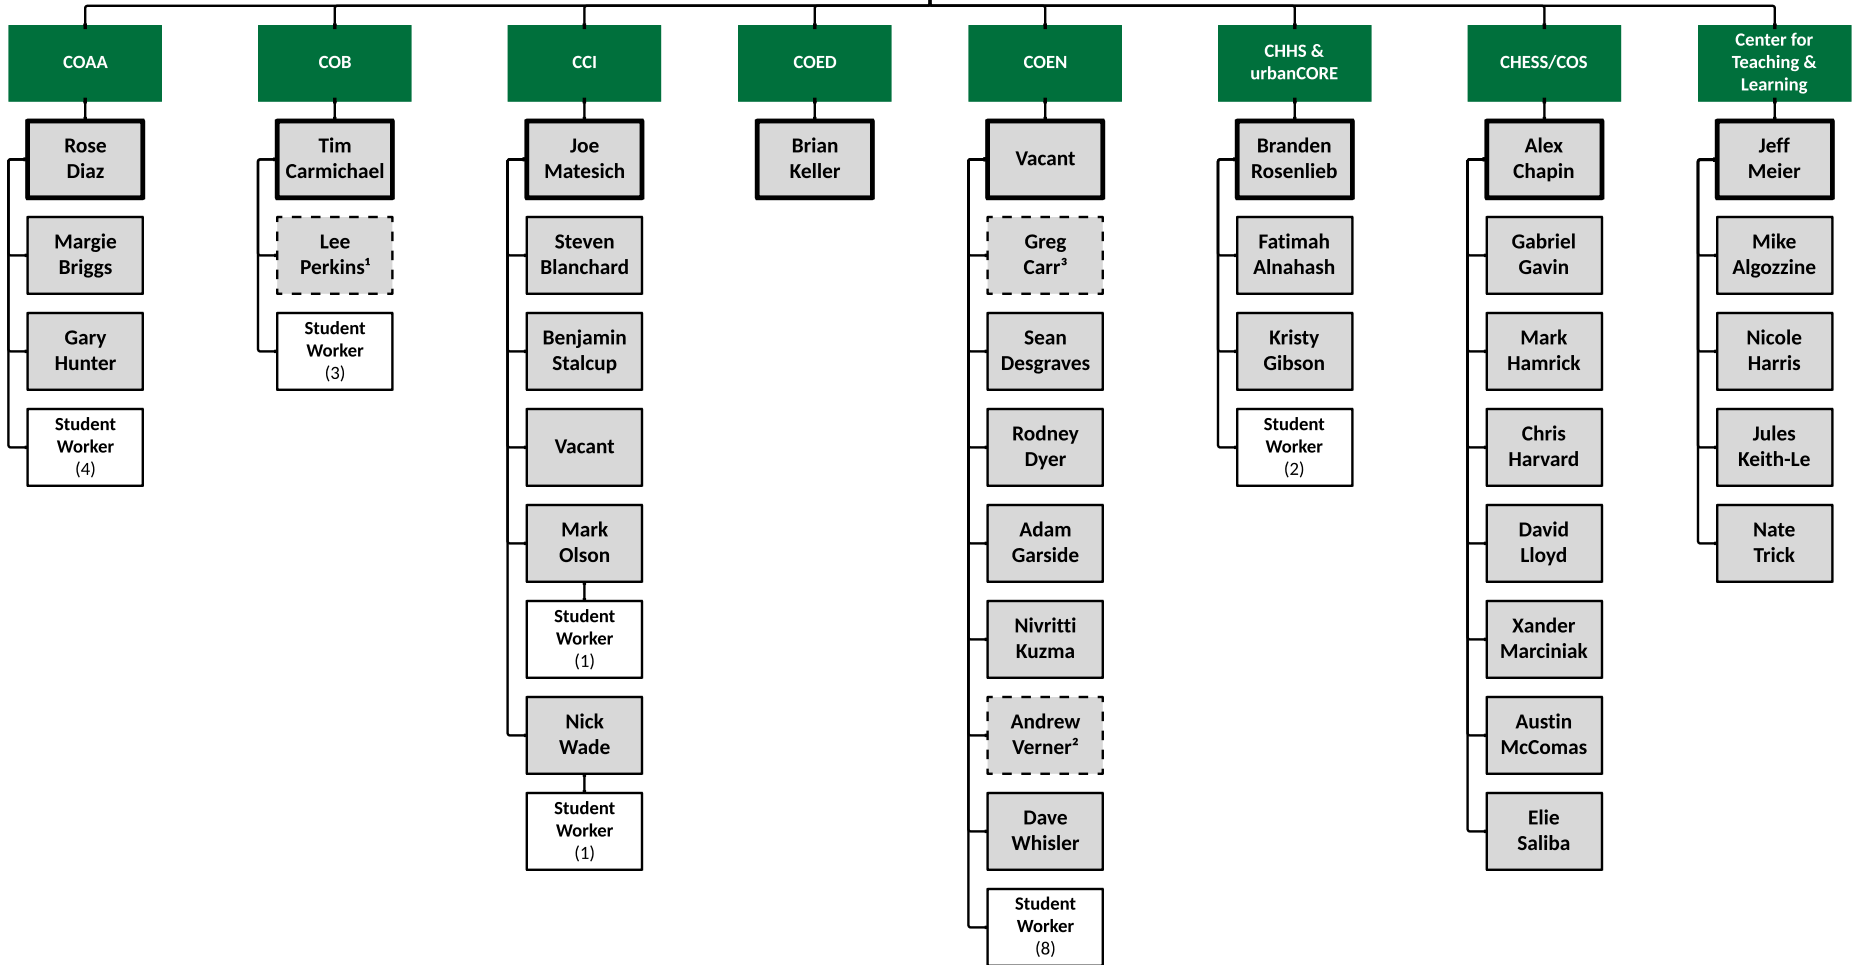

Office of OneIT

OneIT Deputy CIO

OneIT Enterprise Infrastructure

OneIT Enterprise Applications

OneIT Client Engagement

OneIT Planning & Projects

OneIT College Support

Brandon DeLeeuw
Interim Executive Director
of IT for College Support