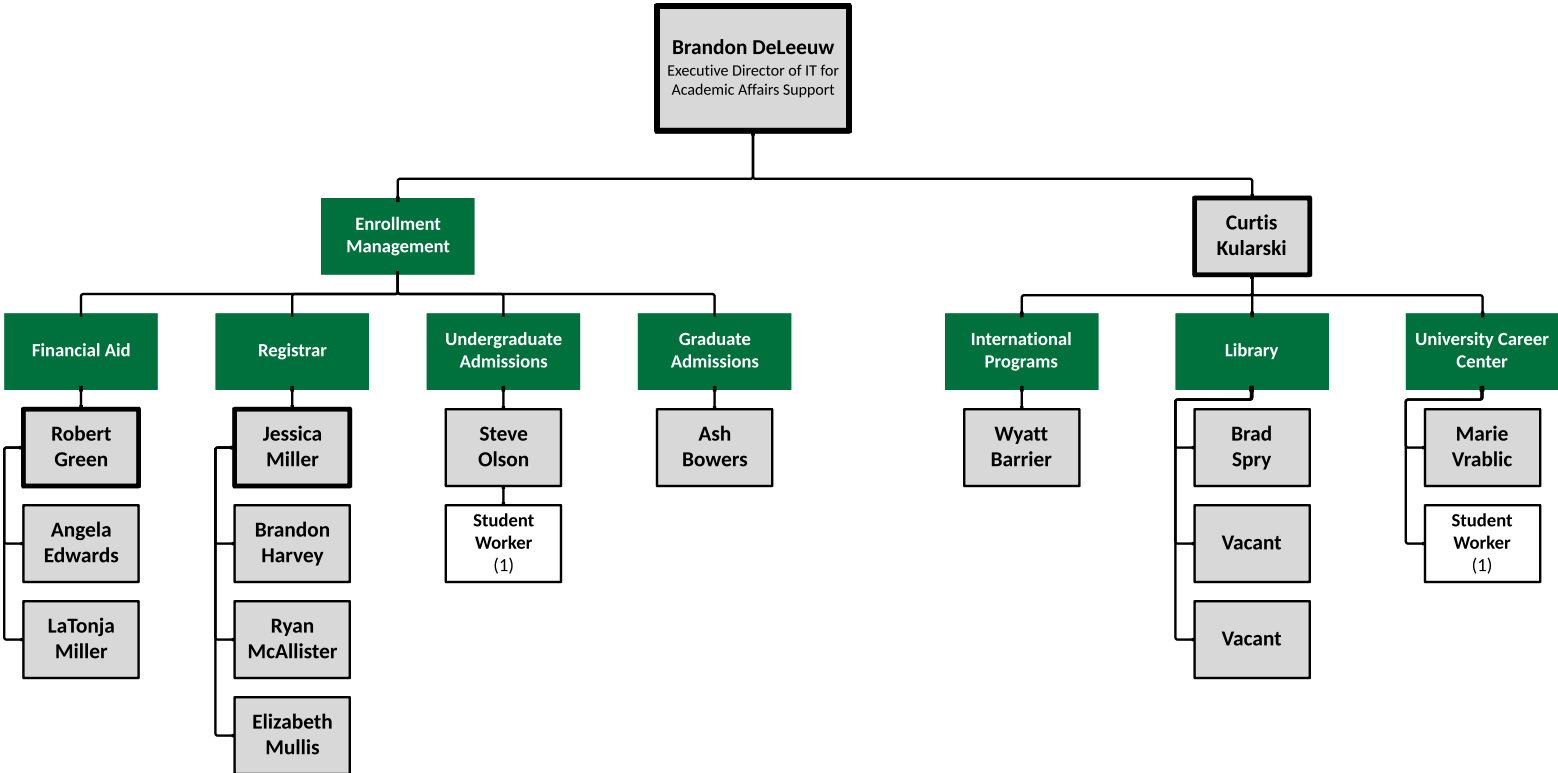

Office of OneIT

OneIT Deputy CIO

OneIT Enterprise Infrastructure

OneIT Enterprise Applications

OneIT Client Engagement

OneIT Planning & Projects

OneIT College Support

Brandon DeLeeuw
Interim Executive Director
of IT for College Support

¹ Future Enterprise Desktop Support
² Future Enterprise Endpoint Solutions
³ Future Enterprise Servers & Storage

OneIT Academic Affairs Support

OneIT Business Affairs Support

OneIT Student Affairs Support